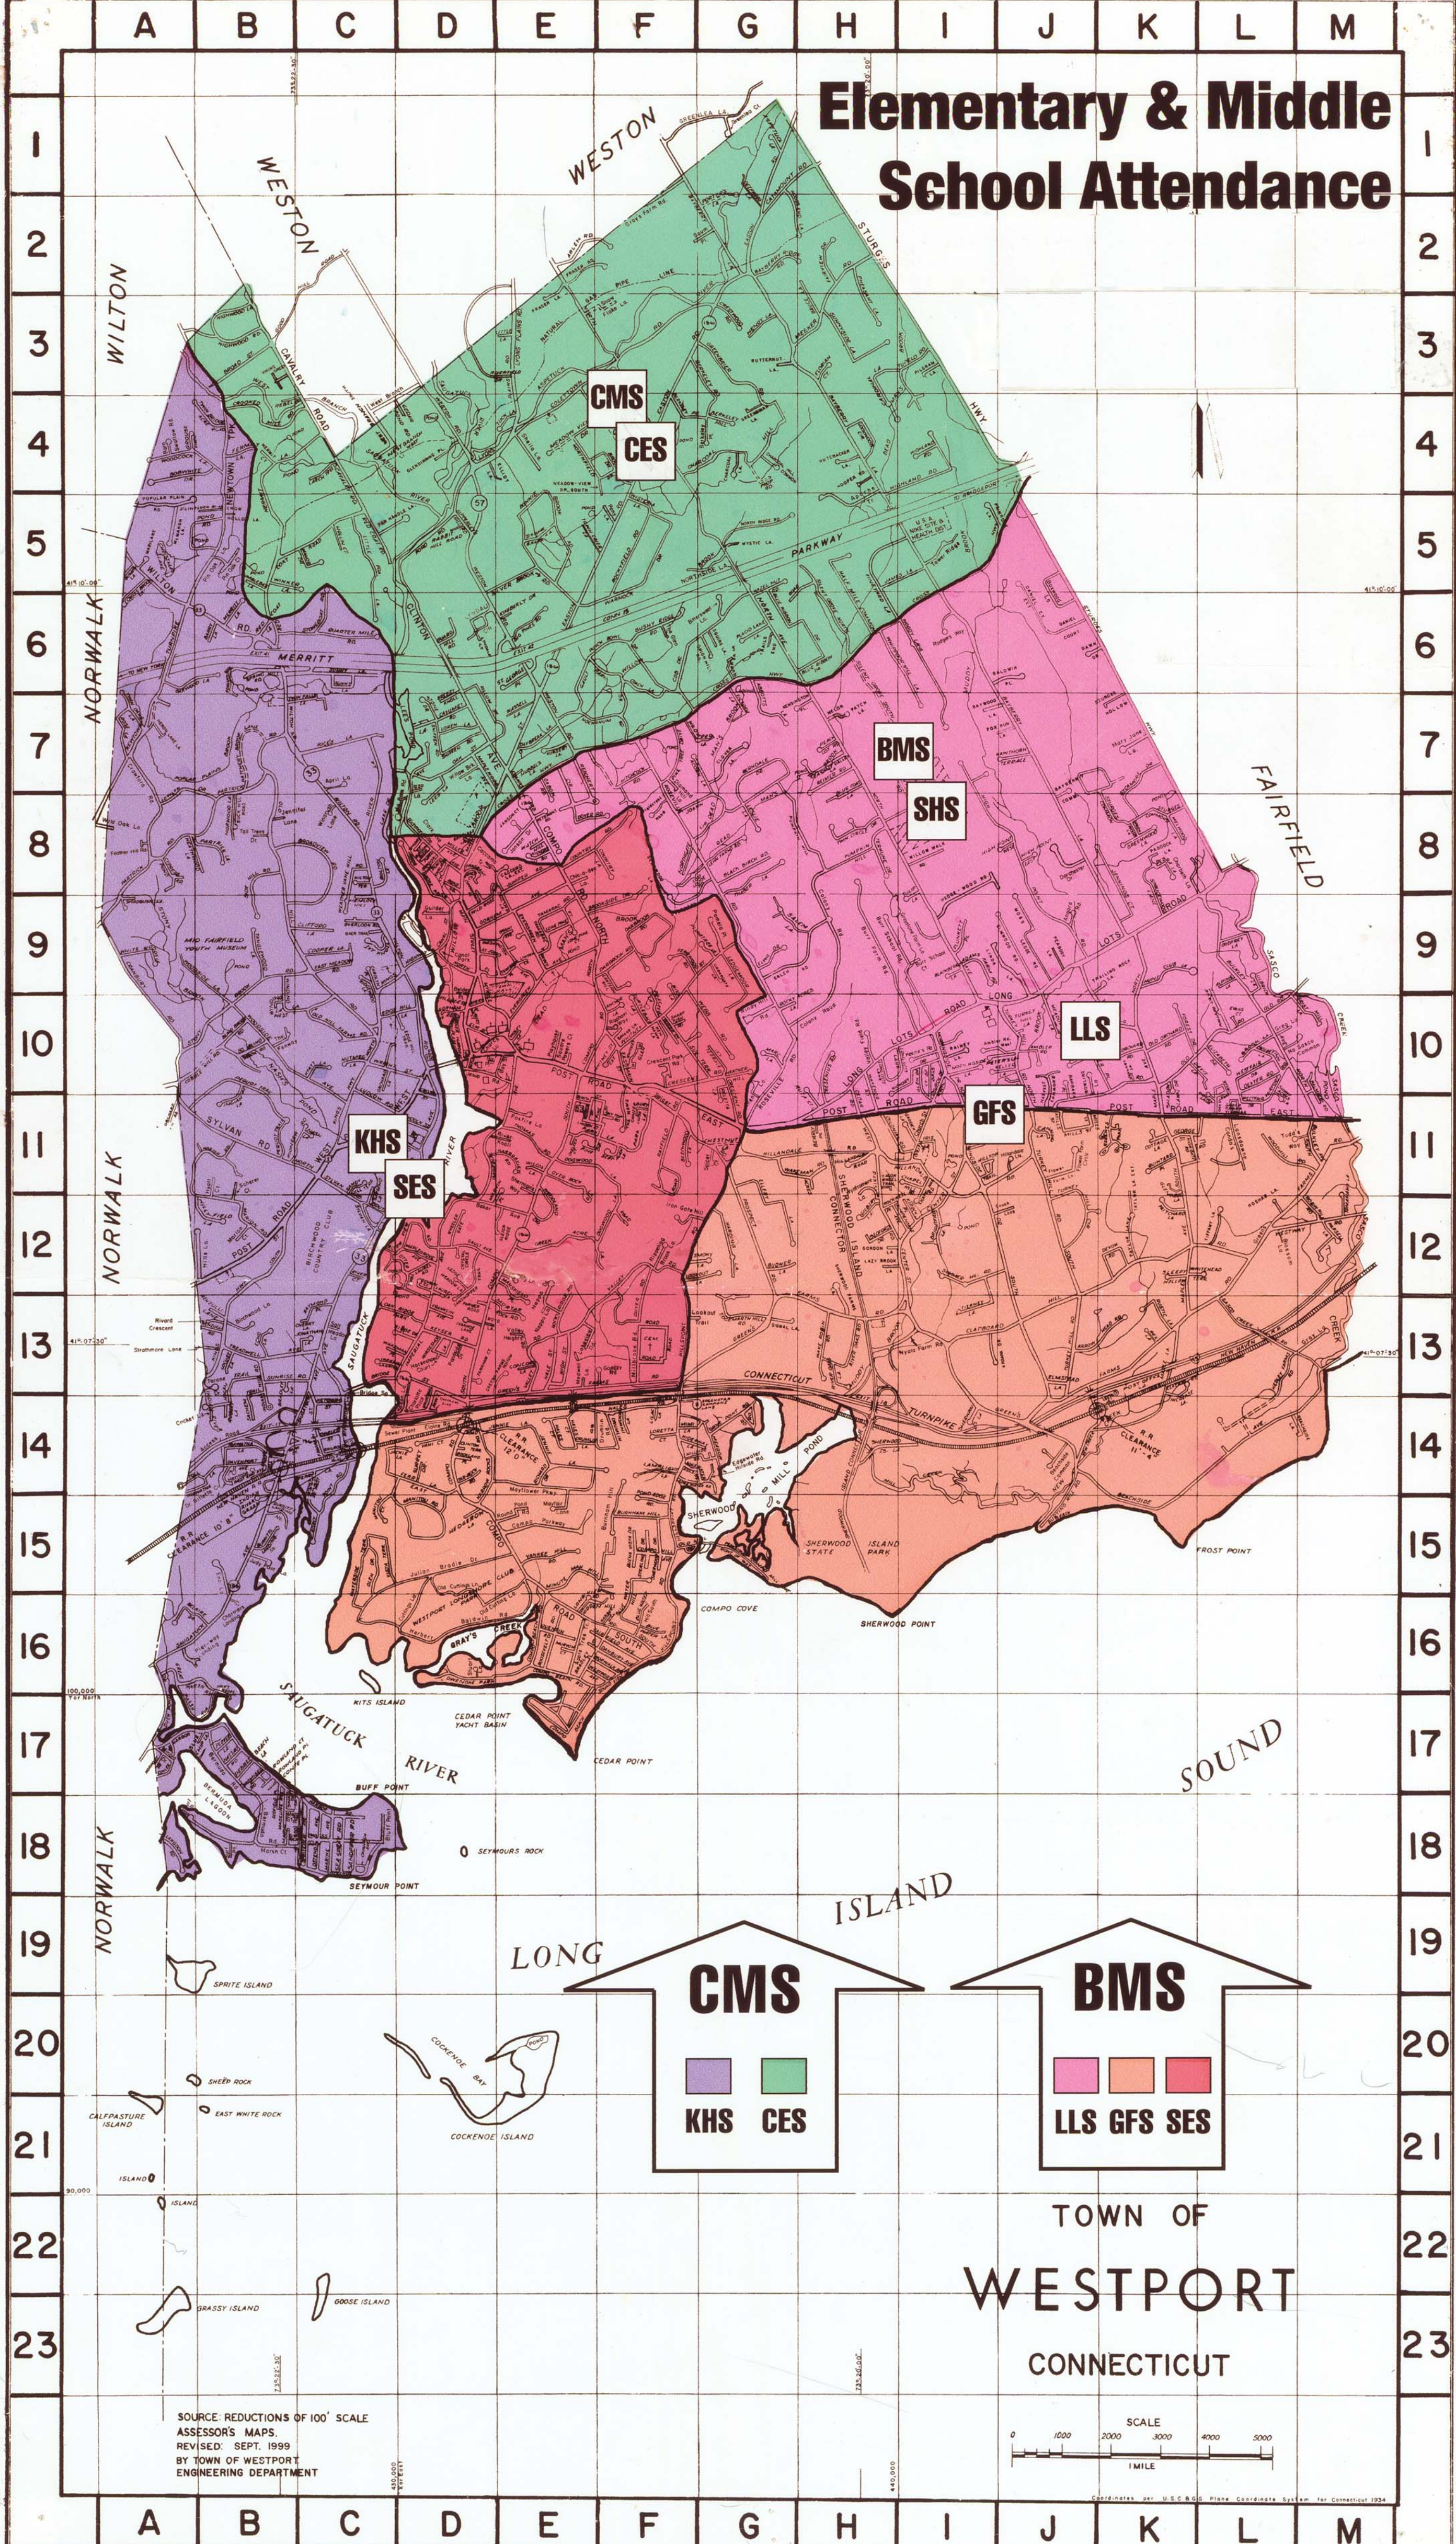

Elementary & Middle School Attendance

CMS
CES

BMS
SHS

LLS

GFS

KHS
SES

CMS

BMS

KHS **CES**

LLS **GFS** **SES**

TOWN OF
WESTPORT
CONNECTICUT

SOURCE: REDUCTIONS OF 100' SCALE
ASSESSOR'S MAPS.
REVISED: SEPT. 1999
BY TOWN OF WESTPORT
ENGINEERING DEPARTMENT